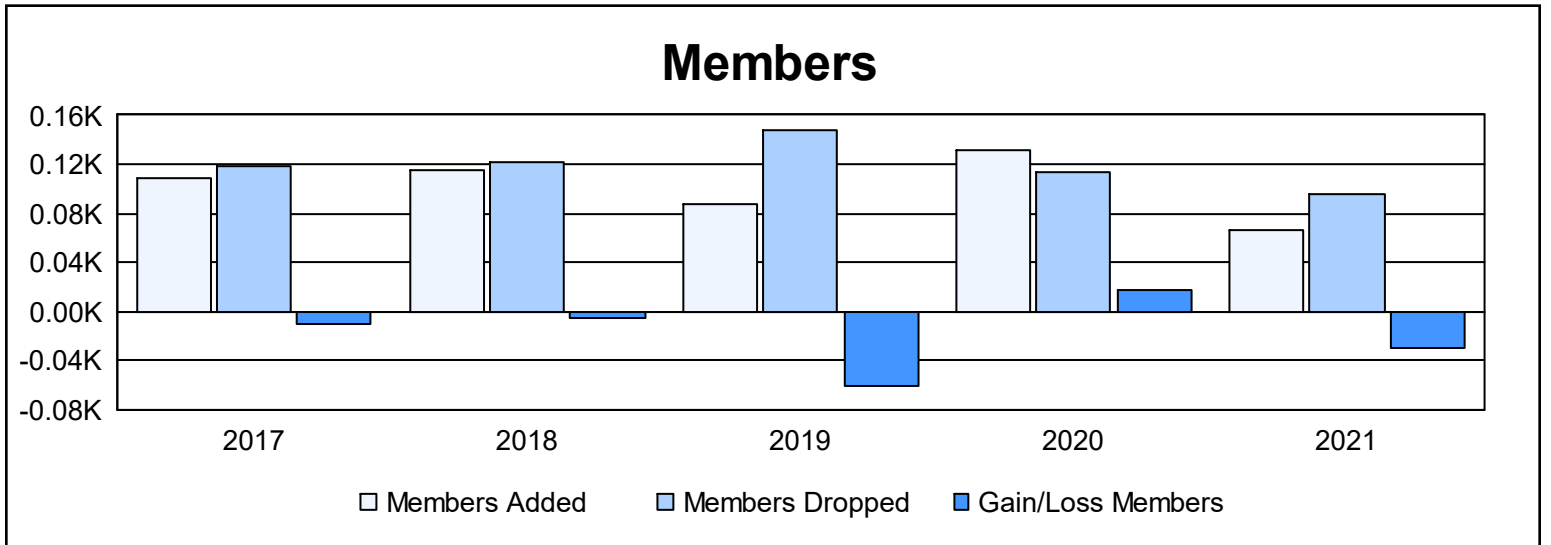

Year	New Clubs	Dropped Clubs	Gain/ Loss Clubs	New Members	Charter Members	Reinstate Members	Transfer Members	Total Member Added	Total Members Dropped	Gain/ Loss Members
2016-2017	0	0	0	100	0	5	3	108	119	-11
2017-2018	0	0	0	110	0	1	4	115	121	-6
2018-2019	0	0	0	80	0	2	5	87	148	-61
2019-2020	0	0	0	125	0	1	5	131	114	17
2020-2021	0	0	0	55	0	5	6	66	96	-30
<b>Average</b>	<b>0</b>	<b>0</b>	<b>0</b>	<b>94</b>	<b>0</b>	<b>3</b>	<b>5</b>	<b>101</b>	<b>120</b>	<b>-18</b>

### Membership Composition June 2021 Cumulative