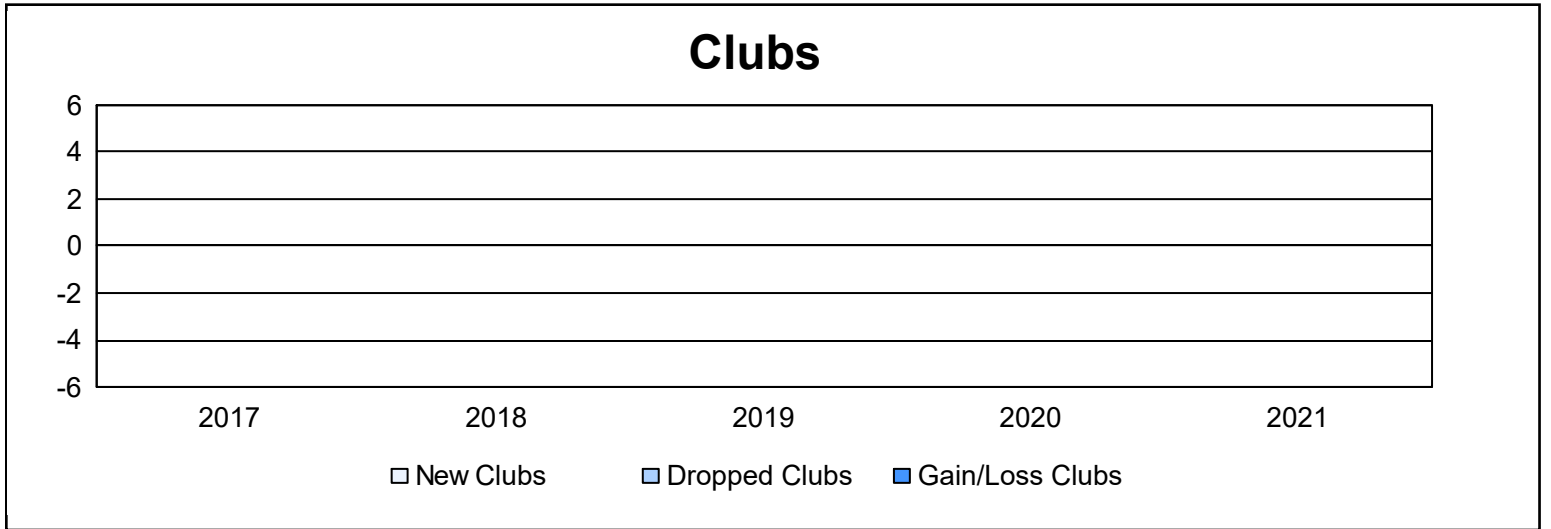

Year	New Clubs	Dropped Clubs	Gain/ Loss Clubs	New Members	Charter Members	Reinstate Members	Transfer Members	Total Member Added	Total Members Dropped	Gain/ Loss Members
2016-2017	0	0	0	100	0	5	3	108	119	-11
2017-2018	0	0	0	110	0	1	4	115	121	-6
2018-2019	0	0	0	80	0	2	5	87	148	-61
2019-2020	0	0	0	125	0	1	5	131	114	17
2020-2021	0	0	0	55	0	5	6	66	96	-30
<b>Average</b>	<b>0</b>	<b>0</b>	<b>0</b>	<b>94</b>	<b>0</b>	<b>3</b>	<b>5</b>	<b>101</b>	<b>120</b>	<b>-18</b>

### Membership Composition June 2021 Cumulative